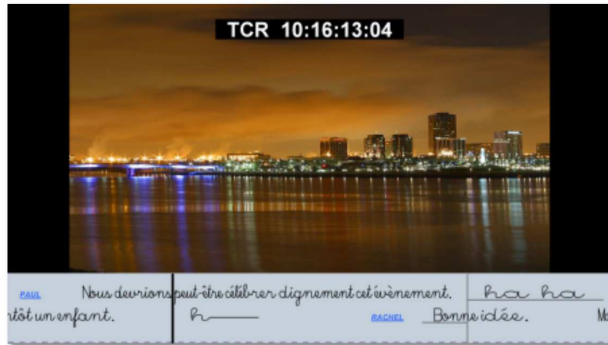

Pro Tools - Dubbing / Post-sync - LTC synchronization

Videoprojector

HDMI

Noblurway Mosaic Workstation

Projected Video Image

LTC

Video Ref.

SD/HD Clock Generator