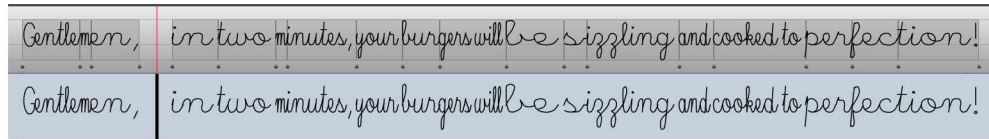

**DUBBING**

**POST-SYNC**

**AUDIO-DESCRIPTION**

**VOICE-OVER**

**FOLEY**

**nobblurway mosaic<sup>®</sup>**

**A SOFTWARE SOLUTION FOR RECORDING STUDIOS**

You want to spend less time recording in studio and improve the accuracy and quality of the result. Nobblurway Mosaic brings you a patented software solution based on the principle of the digital rythmo band. Get the best for your dubbing, post-sync, foley, audio-description and voice-over.

## THE SOLUTION

Noblurway Mosaic is an innovating software solution allowing to post-synchronize dialogues of a movie or to realize dubbing of an original version thanks to the use of tools based on the rythmo band (lip-sync). The principle is to make the text of dialogues scrolling along with the movie image. A vertical and motionless line is superimposed on the scrolling text to indicate the associated position with the currently played image. The voice flow is controlled by stretching of letters and words.