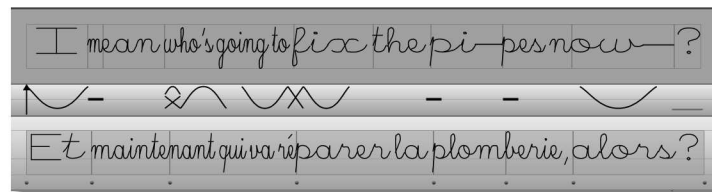

DETECTION SIGNS

For dubbing, it is possible to place detection signs on the rythmo band. These signs indicate key frames where the choice of words must respect lips movements.

EDITING AND FORMATTING OF THE ADAPTATION

Visualizing the Original Version text allows to translate and detection signs allow the adaptation of words in order to guarantee lip-sync. Words can be more or less stretched in order to adjust the voice flow and to place key-letters under associated signs.